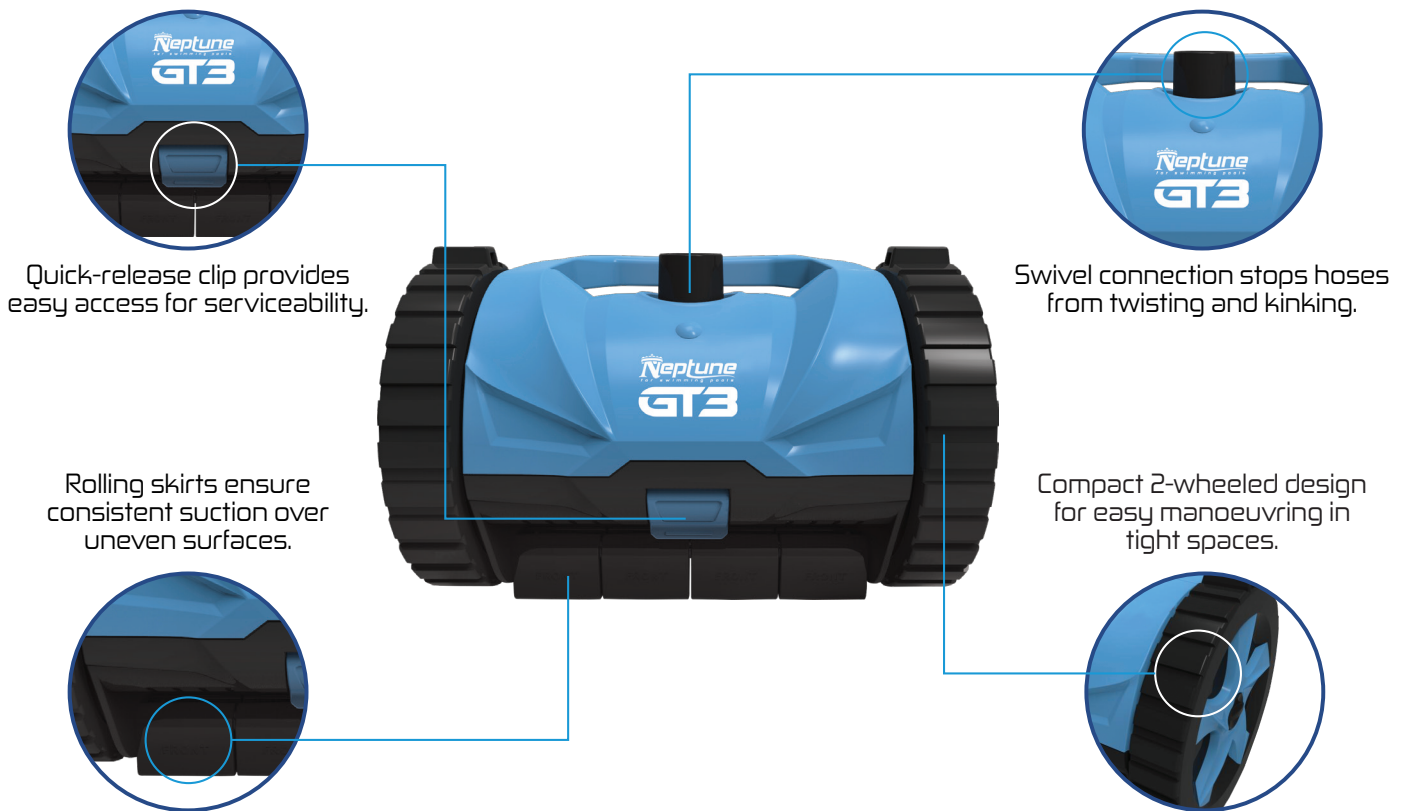

AUTOMATIC POOL CLEANER

GT3

Neptune
for swimming pools

By 
Pool
Pro

Simply A Better Choice!

GT3 AUTOMATIC POOL CLEANER

KEY FEATURES

- ✓ 2-wheel suction pool cleaner
- ✓ Turbine drive action
- ✓ Compact and easy to install
- ✓ Low maintenance
- ✓ Suits all pool surfaces
- ✓ Climbs walls on most pool surfaces
- ✓ 3 year limited warranty

PRODUCT INFORMATION

The Neptune GT3 Pool Cleaner is conveniently available in a full kit which includes 10m of pool hose and all connections, or the cleaner head only.

The cleaner is easy to install, run and maintain, and is compatible with all pool surfaces. It features steering and reversing capabilities to prevent getting stuck in corners.

Pair the cleaner with a Pool Pro In-Line Leaf Canister for an optimum cleaning set-up.

AVAILABLE FROM YOUR LOCAL POOL PRO STOCKIST

PUMPS | FILTERS | CHLORINATORS | CLEANERS | ACCESSORIES | CHEMICALS | SPA PRODUCTS | MAINTENANCE PRODUCTS | SPARE PARTS