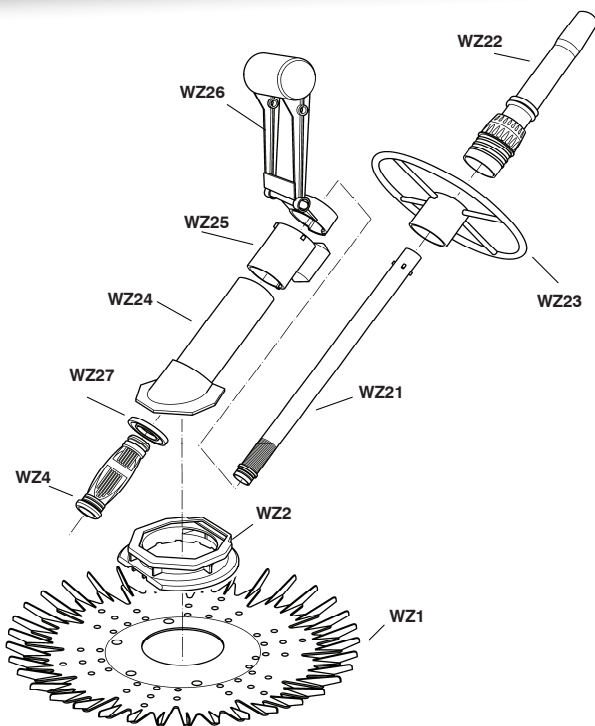

**3 year
warranty
on body!***

ACROBAT GT

DIAPHRAGM POOL CLEANER

FEATURES

- Suitable for all pool surfaces
- 10 x 1 metre lengths of hose included
- 3 year warranty on body against manufacture faults*
- 2 year warranty on 36-fin disc and flexi foot*
- 12 month warranty on all other parts including diaphragm*
- Easy to operate, flow valve included
- Climbs walls of most pool types

PARTS AVAILABLE

CODE

Diaphragm Pool Cleaner	GW4500
Deep Vee 36 Finned Disk	WZ1
Flexi Foot	WZ2
Inner Tube	WZ21
Acrobat Outer Tube	WZ22
Deflector Ring	WZ23
Main Body Section	WZ24
Main Body Weight	WZ25
Float Arm Assembly	WZ26
Lower Diaphragm Fitting Seal	WZ27
Round / Cassette Diaphragm - Display Ctn of 12	WZ4C
45° Elbow	WZ5
Universal Weir Cuff	WZ6
Hose Adapter / Reducer	WZ7
Hose Adapter / Reducer - Display Carton of 12	WZ7C
T-Shaped Flow Regulator	WZ8
90° Soft PVC Elbow (Skimmer to Regulator)	WZ9
Hose Weight	WZ29
Flow Valve	WZ30
Large Deflector Wheel - Suits Acrobat / Baracuda	WZ31
Hose Motor / Jogger Cone	WZ32
Spring Loaded Flow Valve	WZ33
Hose White - 30 x 1m Full Colour Box	AMW1
Hose Light Blue - 30 x 1m Full Colour Box	AMLB1
Hose Dark Blue - 30 x 1m Full Colour Box	AMDB1
Hose Pearl Blue - 30 x 1m Full Colour Box	AMPB1
Hose Grey - 30 x 1m Full Colour Box	AMG1